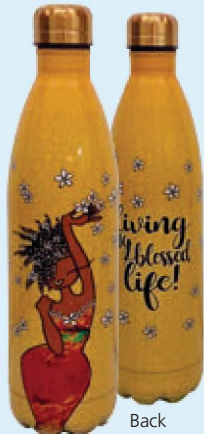

25oz Large Travel Bottles

Size 25oz • Double wall vacuum insulated stainless steel bottle. Save money with this re-usable and stylish, leak-proof portable drinking bottle • Hand wash only • Do not microwave • **Retail Price $25**

Durable and lightweight, this bottle keeps your drinks cold for up to 24 hours and hot for up to 12 hours with no sweating

20oz Stainless Steel Travel Tumblers

Size 20oz • No sweating • Double wall vacuum insulated. Stays cold up to 24 hours, hot up to 12 hours • Includes optional straw hole. Hand wash only • Do not microwave • **Retail Price $18**

BPA free top lid and sealable slide drink spout.