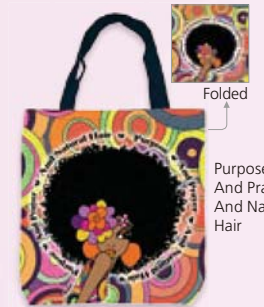

LBS282
I Am Fierce

LBS284
Soul On Fire

LBS286
God's Gurl!

LBS287
Crown & Curls

LBS288
Living My Blessed Life

Foldable Canvas Shopping Bags

2024
New
Product

Lightweight canvas bag for every day use.
Large capacity with inside pocket & uplifting designs.
Easily folds into pocket for compact storage.
Washable, durable, reusable & eco-friendly.
Bag size 17.25 x 18.5 • Folded size 6.5 x 6.5 • **Retail Price \$16**

Perfect to keep in your car, use for grocery shopping, gym or travel.

FSB269 Sister Strong

FSB270 God's Gurl!

FSB271 So Very Grateful

FSB272 Purpose & Prayer

FSB273 Beautiful & Sweet

FSB274 I Am Life

FSB275 Oceana

FSB276 Wonderful, Wise & Worthy

FSB277 Soul on Fire

FSB278 Purple Passion

Woven Tote Bags

Jacquard woven cotton, polyester tapestry fabric and fully lined interior.
Includes zipper closure and two inside pockets • Designed to meet your everyday needs with style • Size 17 x 17H • **Retail Price \$33**