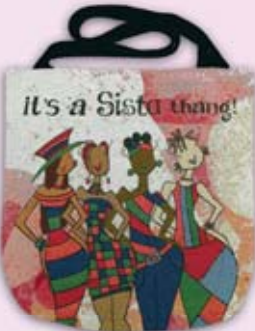

WTB151

Live A Good Life On Purpose
Art by Sylvia "Gbaby" Cohen

WTB152

I Am Fabulous, Fierce And Fearless
Art by Sylvia "Gbaby" Cohen

WTB157

I Am Powerful
Art by Sylvia "Gbaby" Cohen

WTB190

It's A Sista Thang
Art by Kiwi McDowell