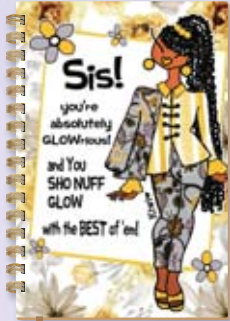

PAS199
 Fellowship of the Divine Divas
 Art by David W.M. Cassidy

Wire-O Journals

Size 5.5 x 8.5 • 140 lined pages inside • Ribbon Bookmark
Retail Price \$10

Perfect for recording your thoughts or organizing your action plan!