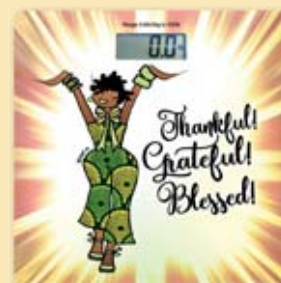

BS196 I Am Powerful
Art by Sylvia "Gbaby" Cohen

BS197 Sister Strong

BS198 Living My Blessed Life
Art by Kiwi McDowell

BS199 Rise, Shine & Give God The Glory
Art by Kiwi McDowell

BS200 Thankful, Grateful, Blessed
Art by Kiwi McDowell