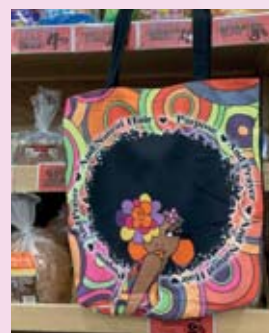

FSB269 Sister Strong