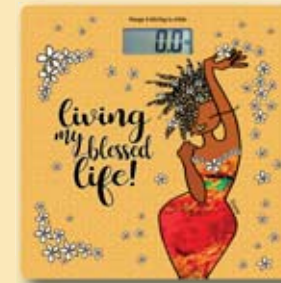

CNPS159 I Am Powerful
Art by Sylvia "Gbaby" Cohen

CNPS164 Blessed To Live Without Stress
Art by Sylvia "Gbaby" Cohen

Digital Body Scales

Incorporate a body scale into your wellness routine for effortless fitness tracking or health monitoring! Infused with beautiful Black Art and delivers both accuracy and durability • Lightweight & easy to store
Range 6.6lb/3kg to 400lb • Supports two units (lb, kg) • Tempered Glass Panel Digital Display • Cr2032 Lithium Battery Included • 10-Second Auto Off Overloaded & Low Battery Indication • Accuracy 0.2lb/0.1kg
Size 11.8 x 11.8 x 1.0H • **Retail Price \$25**

*Can provide
valuable insights
into your health
and well-being.*

BS193 Bloom With Grace
Art by Sylvia "Gbaby" Cohen

BS194 Soul On Fire
Art by Sylvia "Gbaby" Cohen

BS195 I Am Fierce
Art by Sylvia "Gbaby" Cohen

BS196 I Am Powerful
Art by Sylvia "Gbaby" Cohen

BS197 Sister Strong

BS198 Living My Blessed Life
Art by Kiwi McDowell

BS199 Rise, Shine & Give God The Glory
Art by Kiwi McDowell

BS200 Thankful, Grateful, Blessed
Art by Kiwi McDowell