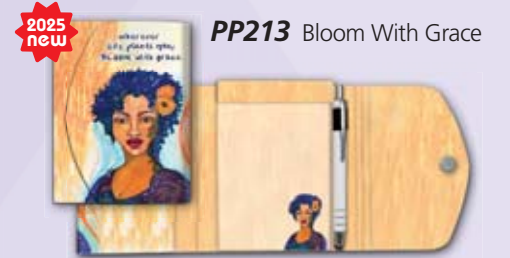

WOJ209
Limits Only Exist If You Let Them

WOJ210
Blossom & Grow

WOJ211
Her Rainbow Halo II

Stylus Purse Pals

Purse Style Case • Magnetic Closure • Size 2.8 X 3.7 • 100 Tear Off Sheets
Expandable Inner Pocket • 2 In 1 Stylus Ballpoint Pen • Retail Price \$6

PP199 Garden Spirit

PP200 Intentionally Me

PP201
Poised For Perfection

PP202 Blessings On Top of Blessings - Red

PP203 Blessings On Top of Blessings - Pink

PP204 Never Forget How Much You Are Loved

2025 new
PP212 I Am Everything

2025 new
PP213 Bloom With Grace

2025 new
PP214 Goddess Vibes

2025 new
PP215 Silent Beauty

2025 new
PP216 Winter

2025 new
PP217 Blossom & Grow

Bookmark Sets

Size 2.25 x 7 • 3 Bookmarks Per Set
 Each Bookmark comes with a beaded tassel and protective sleeve • **Retail Price \$9**