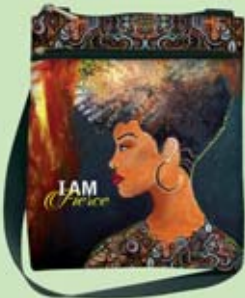

TP186 I Am Serene
Art by Sylvia "Gbaby" Cohen

TP187 Living My Blessed Life
Art by Kiwi McDowell

TP188 I Am Authentic
Art by Sylvia "Gbaby" Cohen

TP189 Passion Praise and Positivity
Art by Kiwi McDowell

TP197 Time Well Spent
Art by Henry Lee Battle
Limited Supply

TP198 Peace Power and Prayer
Art by Cidne Wallace

TP199 Release Relax Renew
Art by Sylvia "Gbaby" Cohen

TP200 I Am Fierce
Art by Sylvia "Gbaby" Cohen

TP201 For I Know The Plans
Art by Sylvia "Gbaby" Cohen