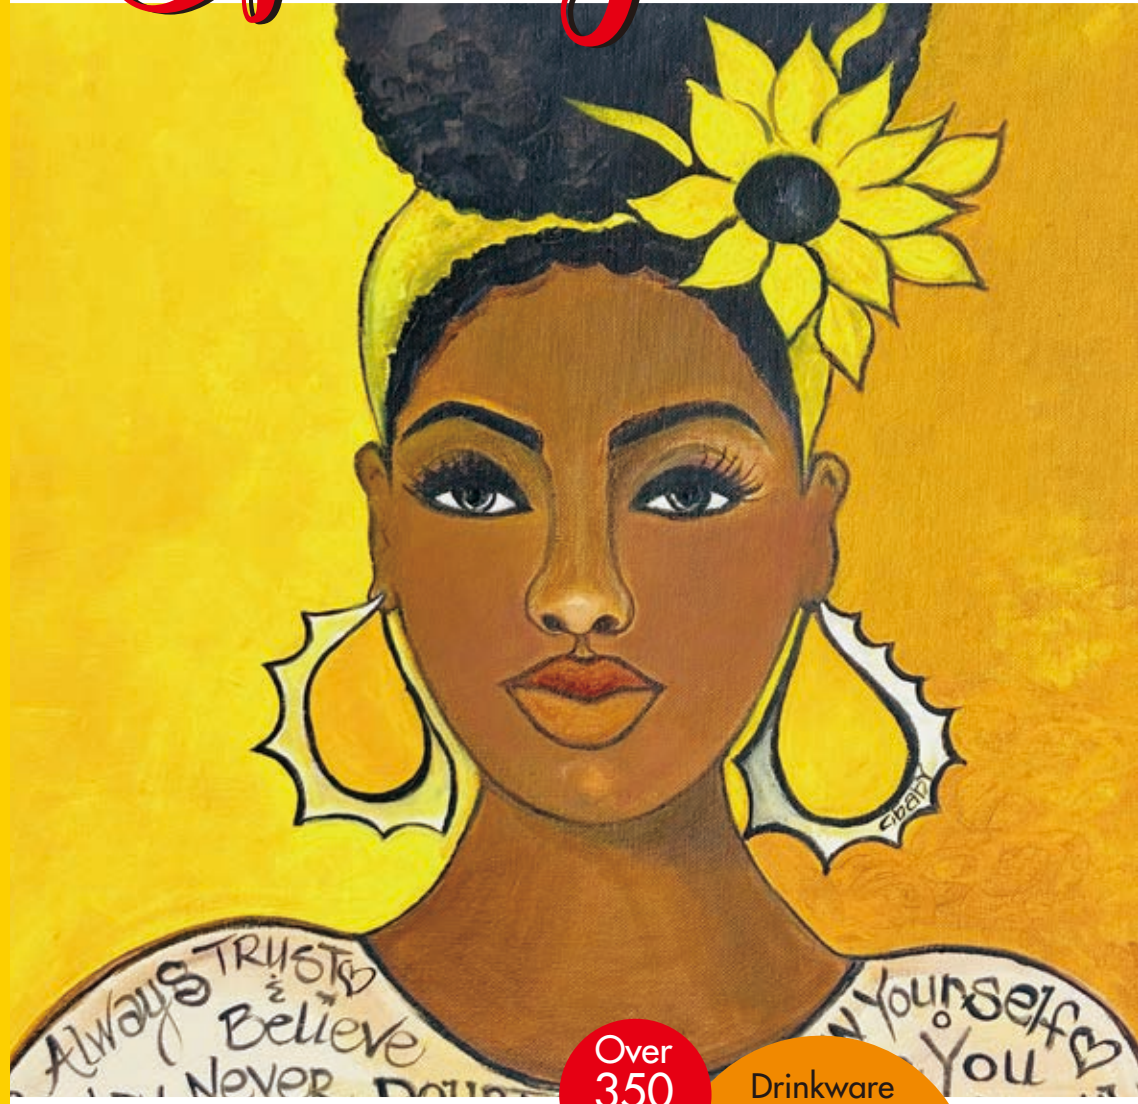

2025 Spring

Gift Catalog

Gifts For
Mother's Day

**2025
New
Product**

Lady Bible Bags With Pockets

Perfect size for medium or large size Bible, book or notebook up to 7 x 10.125 x 1.875 thickness. Outside zippered pocket for phone, keys, wallet, etc • Inside pockets for ipad, 4 cards and 6 pens. Inner mesh zippered pocket for notes, bulletins or notebook up to 5.5 x 9.5
Bag Body Size: 8.5 x 12.5 x 2.5 thickness • **Retail Price \$24**