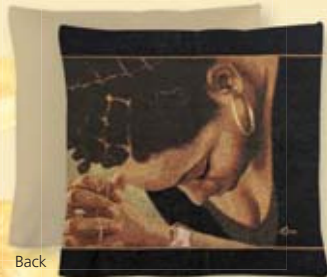

Woven Cushion Covers

Jacquard woven cotton, polyester tapestry • Back side solid colored with soft to touch "suede-like" fabric • Hidden zipper closure • Add a decorative touch of style to any room: Living Room, Bedroom, Guest Room, Dorm, Office.

Finished with coordinating side piping or smooth sewn edge.

Cover can be removed for cleaning • Inner cushion not included.

Size: 17 x 17 • Retail Price $15

Back

Back

Back

Back

Back

Back

Back

Back

Back

Back

Magnets

Size: 2.5 x 3.5 • Retail Price $5

Juneteenth Magnets

M526

M150

M522

M506

M515

M527

2025 new

2025 new

2025 new

Blessed By The Best Blessed By The Best Faithful & Fabulous

Madeleine Wood

M535

2025 new

M517

M528

M529

Kiwi McDowell

M465

M508

M530

M531

M533

M509

2025 new

2025 new

2025 new

Sylvia "Gbaby" Cohen

M480

M510

M138

M470

M478

M524

M525

2025 new

2025 new

GOD'S SPIRIT ROSE ME UP TODAY. HIS POWER GUIDES ME. HIS STRENGTH PROTECTS ME. HIS LOVE COMPLETES ME.

M500

Larry "Poncho" Brown

2025 new

M512

M534

Cidne Wallace