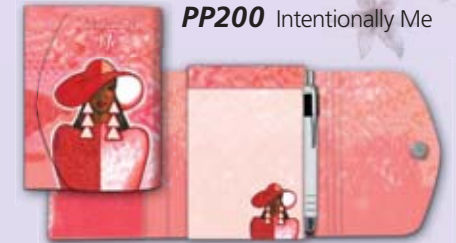

PP202 Blessings On Top of Blessings - Red

PP200 Intentionally Me