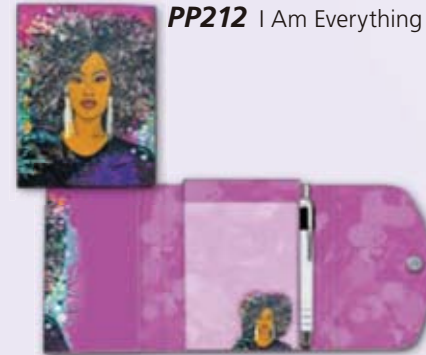

## Wire-O Journals

Size 5.5 x 8.5 • 140 lined pages inside • Ribbon Bookmark  
**Retail Price \$10**

*Perfect for recording your thoughts or organizing your action plan!*

**WOJ205**  
Garden Spirit

**WOJ206** Only Accepting Showers Of Blessings

**WOJ207**  
No One Is You

**WOJ208**  
I Am Royal

**WOJ209** Limits Only Exist If You Let Them

**WOJ210**  
Blossom & Grow

**WOJ211**  
Her Rainbow Halo II

**WOJ218**  
I Am Everything

**WOJ221**  
Silent Beauty

## Stylus Purse Pals

Purse Style Case • Magnetic Closure • Size 2.8 X 3.7 • 100 Tear Off Sheets  
 Expandable Inner Pocket • 2 In 1 Stylus Ballpoint Pen • **Retail Price \$6**

*Stylus Ballpoint Pen the soft tip is specifically designed to provide a smoother glide. The high-quality rubber material guarantees to protect screens from damaging scratches*