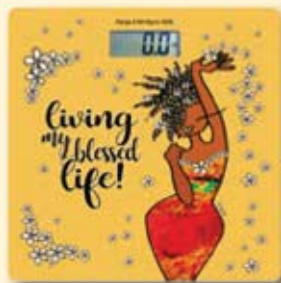

BS198 Living My Blessed Life
Art by Kiwi McDowell