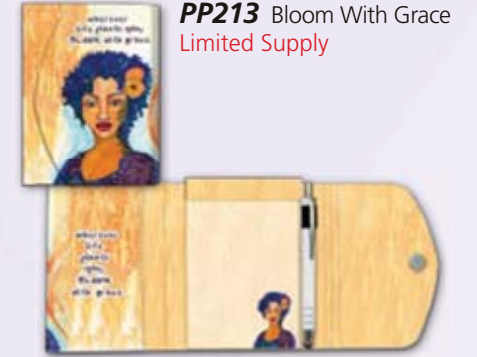

PP213 Bloom With Grace
Limited Supply