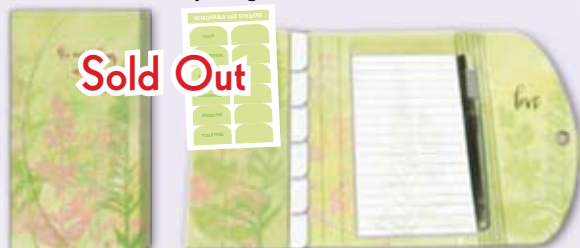

6 Index Expandable Coupon Pockets

Indexes:
FOOD, CONDIMENTS, BEVERAGES,
HOUSEHOLD, MEDICINE, TOILETRIES.

Ballpoint Pen Eraser

SOR31 Do Everything in Love

Sold Out

Assorted Desk Memo Pads

55 Sheets Weekly Planner 9.25 x 7.25
65 Sheets Sticky Memo 3 x 4.25 • 65 Sheets Sticky Notes 3 x 3
Retail Price $8

Art By Sharyn Sowell

65 Sheets Sticky Memo 3 x 4.25