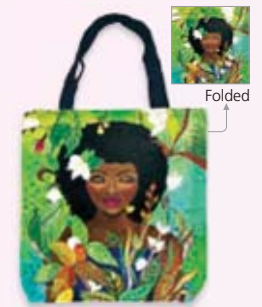

FSB274 I Am Life