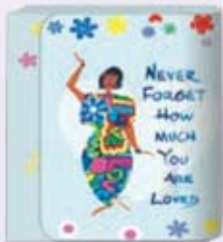

Assorted Note Cards

Designer note card set with 16 cards total: 4 each of 4 designs
Size 3.6875 x 5.1875 • Blank inside • Includes white envelopes
Magnetic side closure with rounded spine • **Retail Price $8**

*Send a note of celebration,
sympathy, or encouragement
with one of the versatile
assorted cards in this boxed set.*

ANC186 Note To Self Assorted Note Cards
Art by Kiwi McDowell

Wholesale Value Buys

Countertop Displays – buy as a package and save!

PPVP

Stylus Purse Pal Counter Display

Size: 12.375 L x 11.75 W x 16.125 H
(Includes header card height)
Holds 45 Purse Pals: 5 each of 9 designs.
Customized Selection Available!
Wholesale Price $125
- Save $10 & Free Display
(Retail Value $270)

JOD

Journal Display

JOD - Size: 19.75 x 13.375 x 15.125 H
(Includes header card height)
45 Wire-O Journals.
Holds Total 45 Items of Your Choice!
Wholesale Price $200
- Save $25 & Free Display
(Retail Value $450)

Display Not Included ▲

Magnet Value Packs

MVP1
18 magnet designs of your choice
(Total of 108 Magnets). Sold in sets of 6.
Wholesale Price $250 - Save $20
(Retail Value $540)

MVP2
12 magnet designs of your choice
(Total of 72 Magnets). Sold in sets of 6.
Wholesale Price $170 - Save $10
(Retail Value $360)

CPD

▲ Put 12 sets of Twin Zipper Cosmetic Bags on display only

Cosmetic Bags Display

Size: 18.375 L x 11.75 W x 16.125 H
(Includes header card height)
Includes 24 Cosmetic Bags.
Holds Total 24 Items of Your Choice!
Wholesale Price $150 - Save $6 & Free Display (Retail value $312)