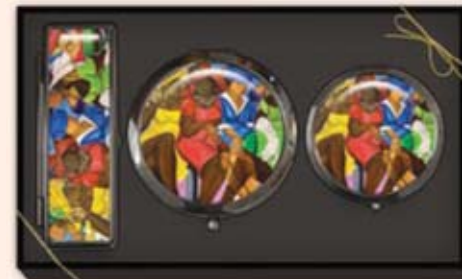

PAS199
Fellowship of the Divine Divas
Art by David W.M. Cassidy